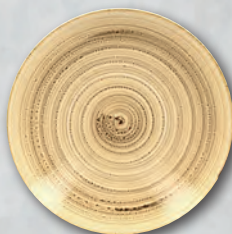

Deep coupe plate
Assiette creuse coupe
Teller tief coup
Plato hondo coupe
Piatto fondo senza falda

30 cm - 190 cl

11.80" - 64.25 oz

- TWBUBC30BE
- TWBUBC30CO
- TWBUBC30SH
- TWBUBC30LA
- TWBUBC30AL

28 cm - 125 cl

11" - 42.25 oz

- TWNNDP28BE
- TWNNDP28CO
- TWNNDP28SH
- TWNNDP28LA
- TWNNDP28AL

26 cm - 120 cl

10.25" - 40.60 oz

- TWBUBC26BE
- TWBUBC26CO
- TWBUBC26SH
- TWBUBC26LA
- TWBUBC26AL

23 cm - 69 cl

9.05" - 23.35 oz

- TWNNDP23BE
- TWNNDP23CO
- TWNNDP23SH
- TWNNDP23LA
- TWNNDP23AL