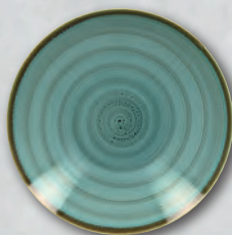

- TWBUBC30BE
- TWBUBC30CO
- TWBUBC30SH
- TWBUBC30LA
- TWBUBC30AL

28 cm - 125 cl

11" - 42.25 oz

- TWNNDP28BE
- TWNNDP28CO
- TWNNDP28SH
- TWNNDP28LA
- TWNNDP28AL

26 cm - 120 cl

10.25" - 40.60 oz

- TWBUBC26BE
- TWBUBC26CO
- TWBUBC26SH
- TWBUBC26LA
- TWBUBC26AL

23 cm - 69 cl

9.05" - 23.35 oz

- TWNNDP23BE
- TWNNDP23CO
- TWNNDP23SH
- TWNNDP23LA
- TWNNDP23AL

Oval platter

Plat ovale
Platte oval
Fuente oval
Piatto ovale

36 x 27 cm
14.15 x 10.65"

-  TWNNOP36BE
-  TWNNOP36SH
-  TWNNOP36AL